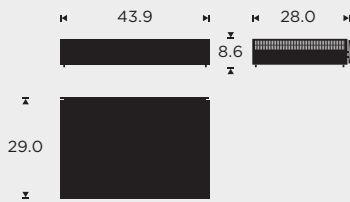

BANG & OLUFSEN

MEASUREMENTS

in cm

bang-olufsen.com/beosystem4

BeoSystem 4 with feet

BeoSystem 4 with rack ears

BeoSystem 4 with wall brackets

SPECIFICATIONS / FEATURES

Designer	Placement options	Weight
David Lewis Designers	Wall Shelf Cabinet 19" Rack	6.5 kg/14.3 lbs
Connections	Sound	Video
Digital video connections	Integrated surround sound module	Full High Definition 1080p
5 x HDMI inputs	BeoLink Multiroom	3D
1 x HDMI output*	Sound modes	Bang & Olufsen Smart TV**
6 x IR control outputs	Speaker groups for up to 12 speakers	HbbTV**
1 x mini AV input	Digital sound decoding capabilities:	Picture Modes
1 x USB connector	Multichannel PCM Dolby Digital, Dolby Digital Plus 7.1DTS Digital Surround	VisionClear
1 x Ethernet RJ45 10/100 Mbit/s	HE-AAC v1 and v2, LC-AAC, mp3WMA, WMA lossless, FLAC	Automatic Picture Control
1 x RCA SPDIF input	Up- & down-mixing: Bang & Olufsen TruelImage™	Motion picture improvement
Loudspeaker outputs 6 x RJ45 Power Link		Film judder compensation
Motorised stand connection		
<i>*2 HDMI outputs controllable via external switch</i>		<i>**market or broadcaster dependent</i>
Home cinema control	Peripheral Unit controller	Colours
Home cinema control connection	Integrated Peripheral Unit/Set-top Box	Black cabinet
4 x open collector outputs for simple control of external functions	Controller: Controlling 6 units	Aluminium front